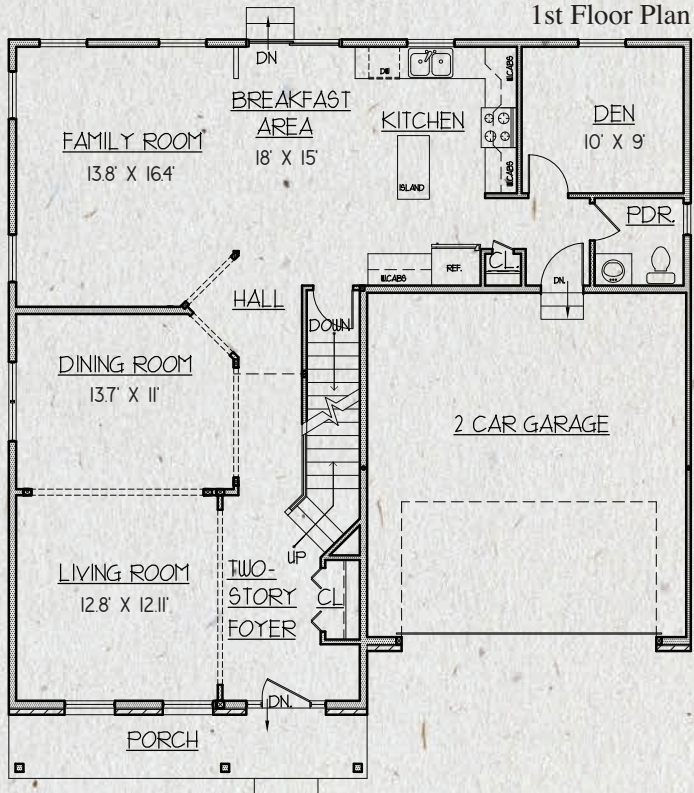

CORE HOMES

Camden

2,835 sq. ft.

Elevation A

Elevation C

Elevation B

1st Floor Plan

2nd Floor Plan

All room sizes and square footage are approximate and are not warranted. Elevations are artist's conceptions.