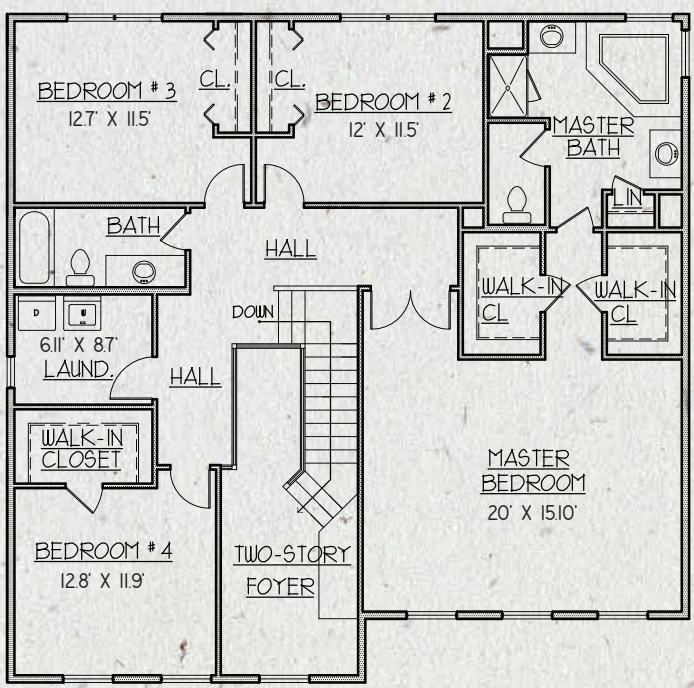

CORE HOMES

Camden

2,835 sq. ft.

Elevation A

Elevation C

Elevation B

1st Floor Plan

2nd Floor Plan

All room sizes and square footage are approximate and are not warranted. Elevations are artist's conceptions.